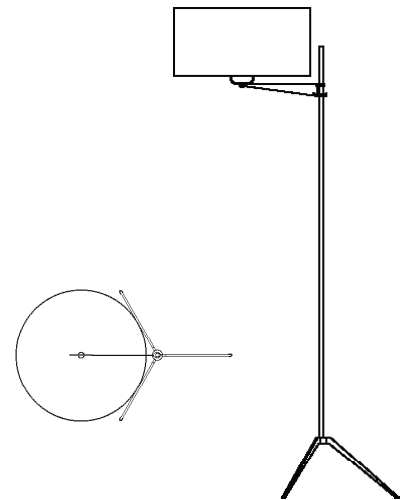

SAWKILLE^{CO.}

31 West Market St, Ste 1 Rhinebeck NY 12572 • info@sawkille.com • 845 876 2228 • sawkille.com

WINNISOOK LAMP

DIMENSION

22" Diameter Base x 72" H (adjustable)

Shade: 18" Diameter x 9" H

MATERIAL

BASE : Blackened Steel

SHADE : Linen / Raw Silk

CORD

Black Twist / Blue Twist / Gold Twist / Flat Black / Flat Red

inquire with our sales team for lead times

SAWKILLE^{CO.}